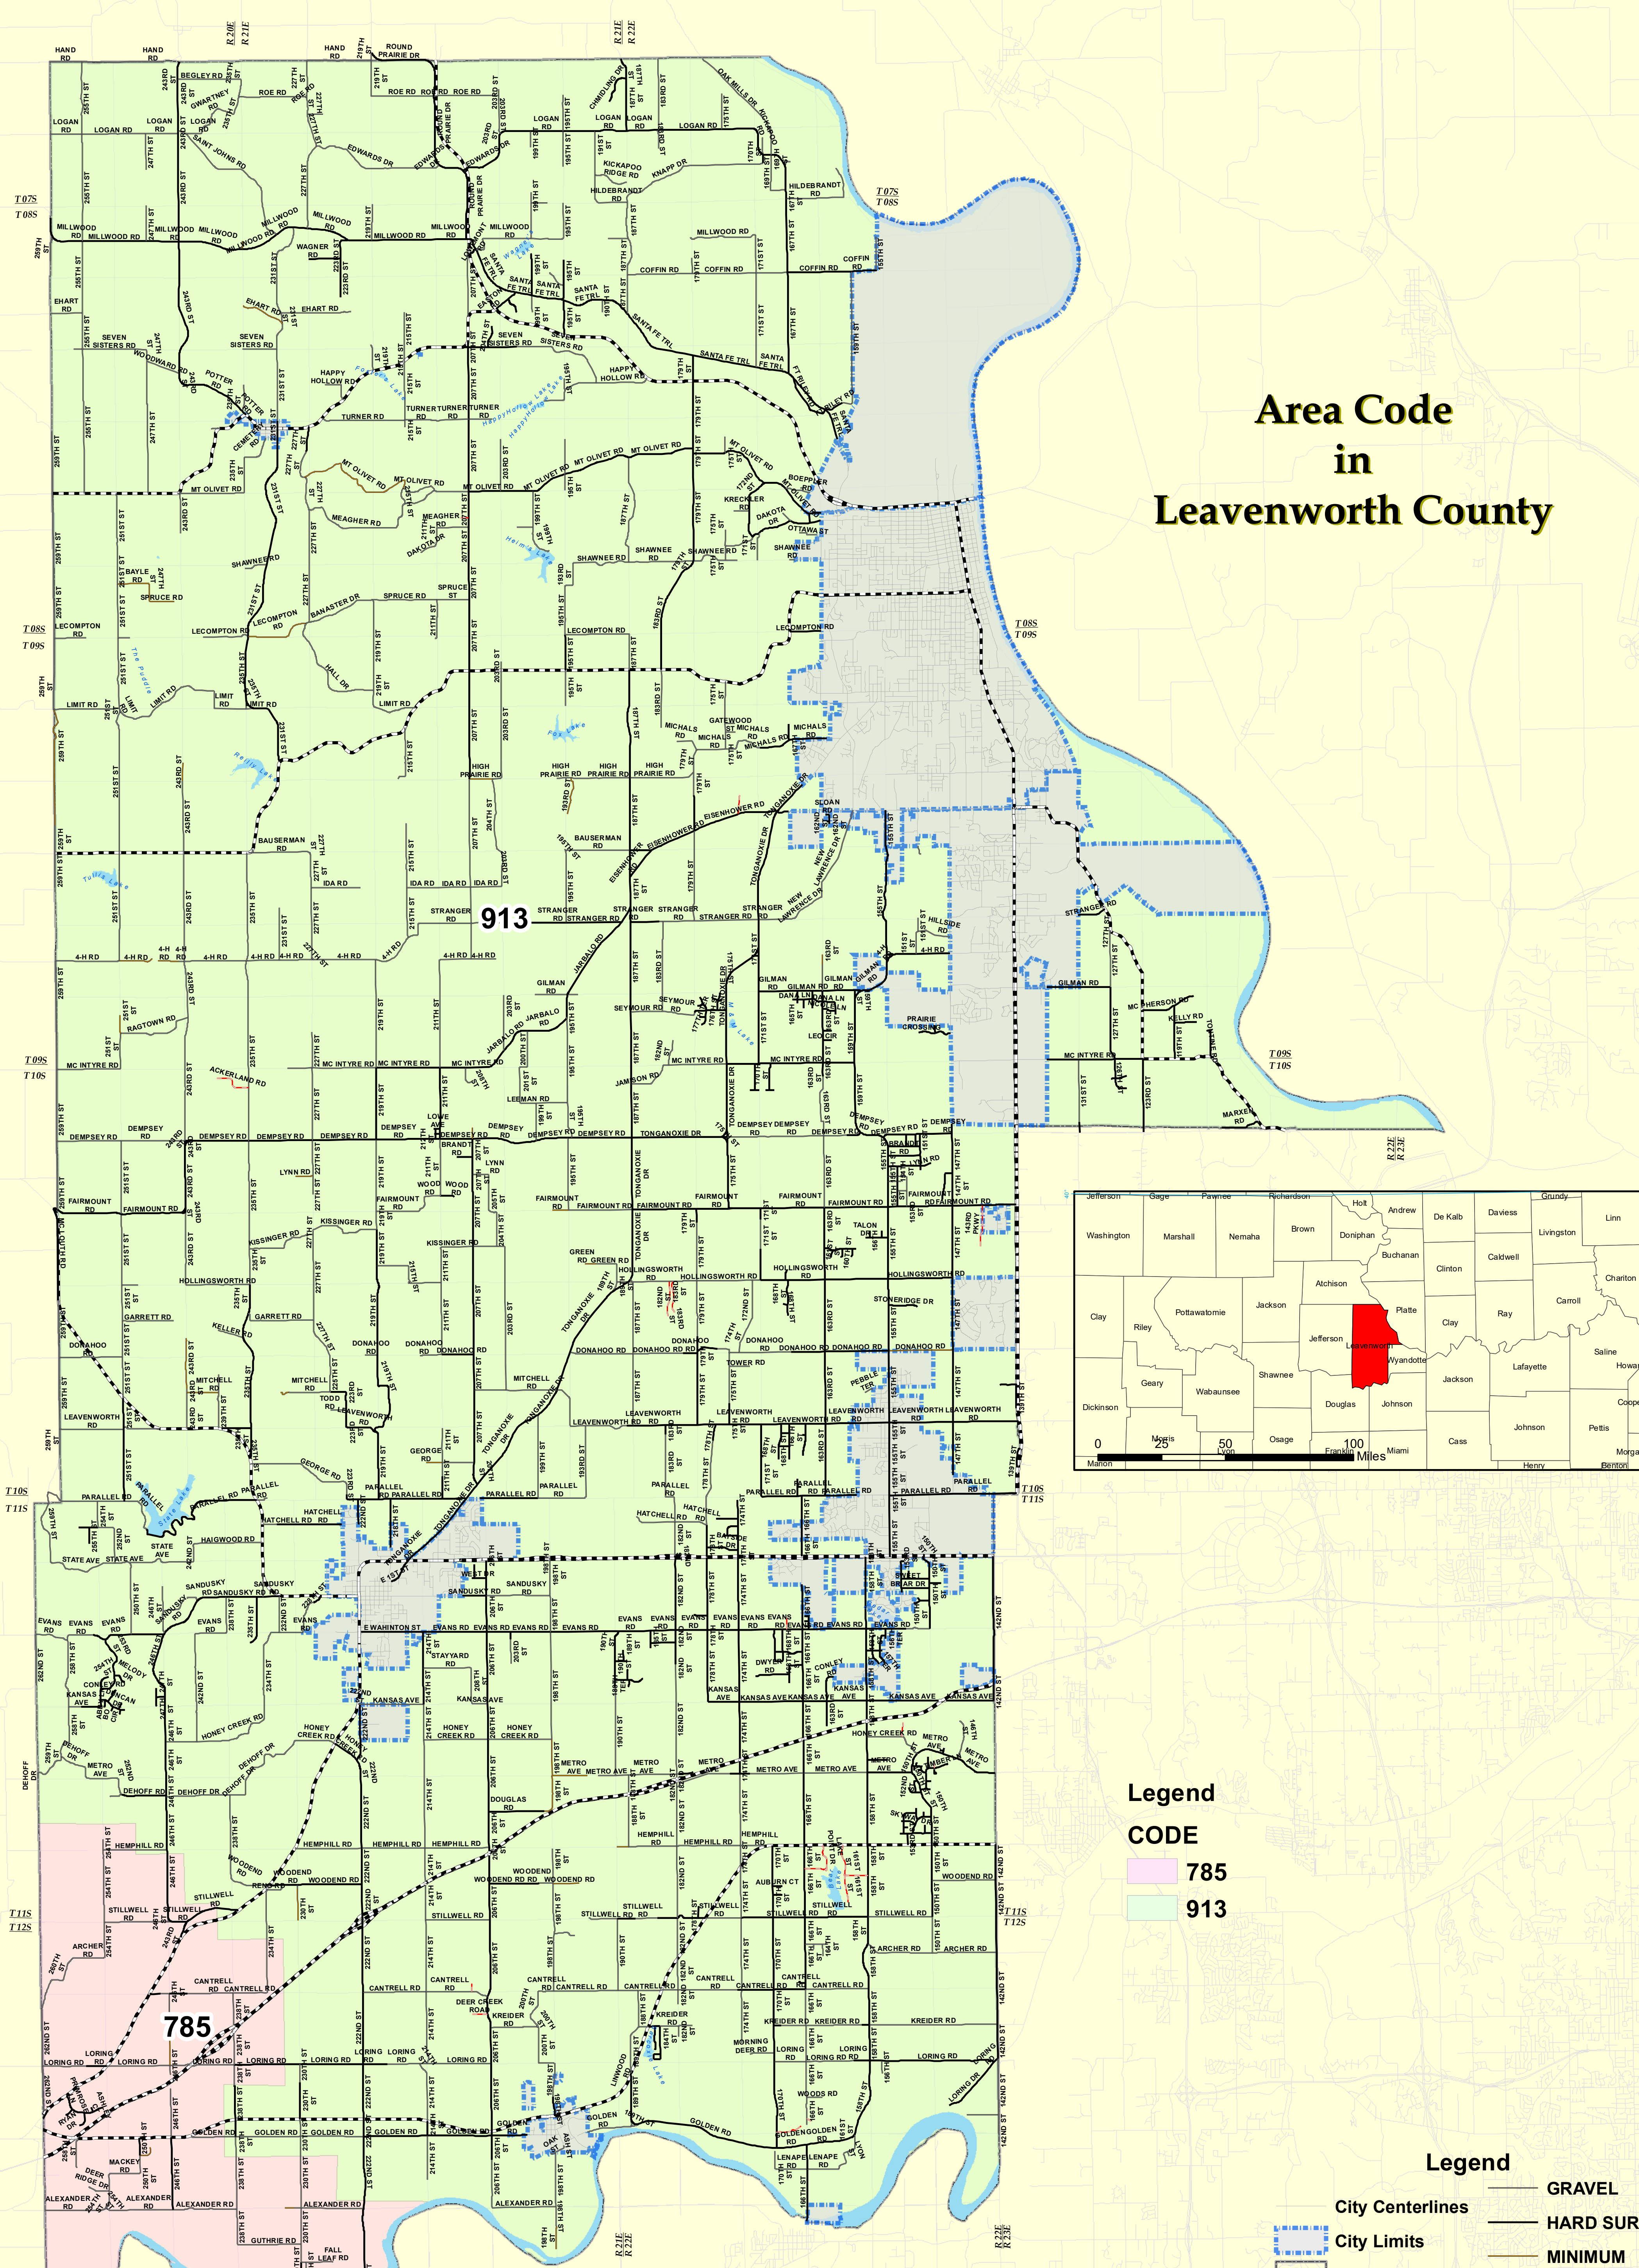

# LEAVENWORTH COUNTY KANSAS 2025

## Area Code in Leavenworth County

Legend  
CODE  
785  
913

Legend

- City Centerlines
- City Limits
- County Boundary
- Sections
- GRAVEL
- HARD SURFACE
- MINIMUM
- PRIVATE
- State Maintained

Projection: NAD 1983 State Plane Kansas 1501 (US Feet)  
Disclaimer: Map is projected in real-world coordinates.  
However, it is not intended for legal purposes.  
Measurement accuracy is not guaranteed.