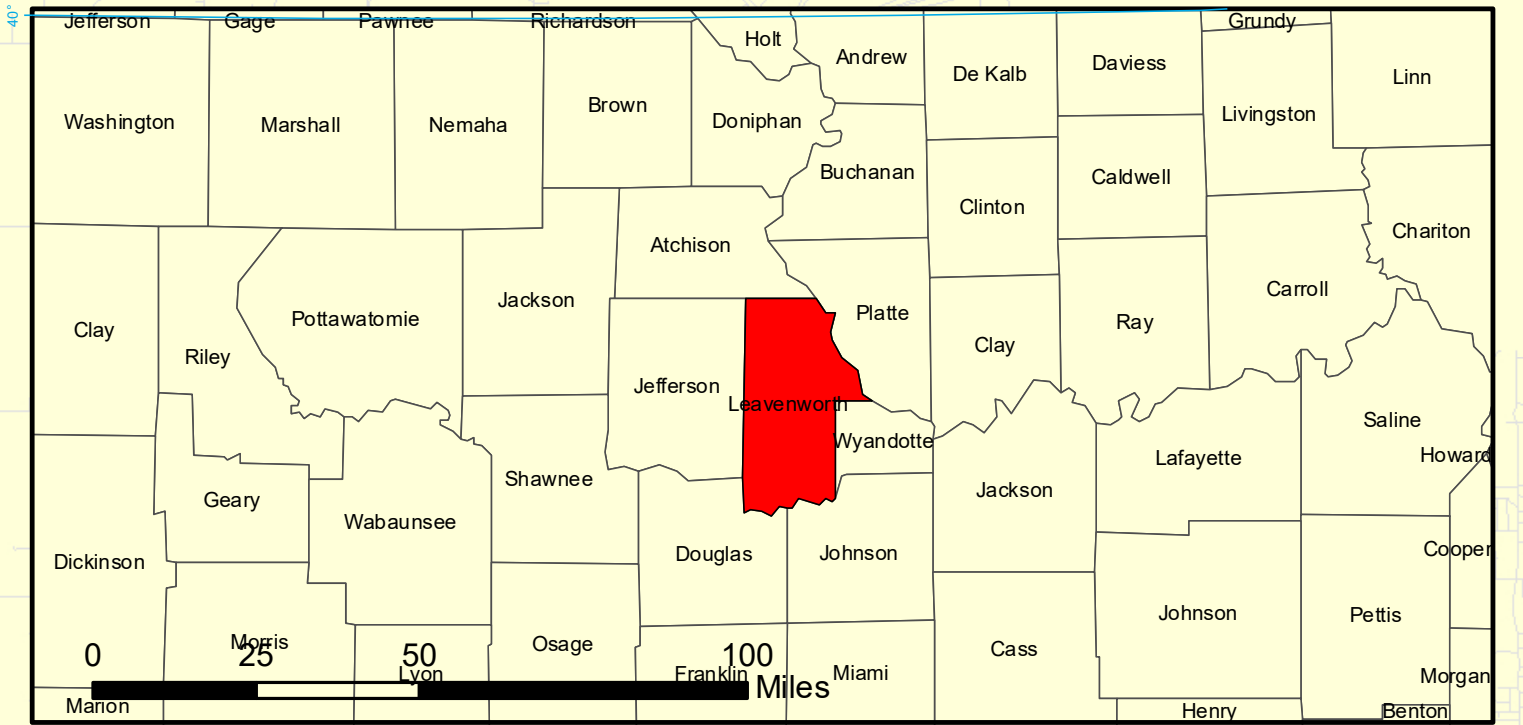

# LEAVENWORTH COUNTY KANSAS 2025

## Area Code in Leavenworth County

Legend  
CODE  
785  
913

Legend

- City Centerlines
- City Limits
- County Boundary
- Sections
- GRAVEL
- HARD SURFACE
- MINIMUM
- PRIVATE
- State Maintained

Projection: NAD 1983 State Plane Kansas 1501 (US Feet)  
Disclaimer: Map is projected in real-world coordinates.  
However, it is not intended for legal purposes.  
Measurement accuracy is not guaranteed.